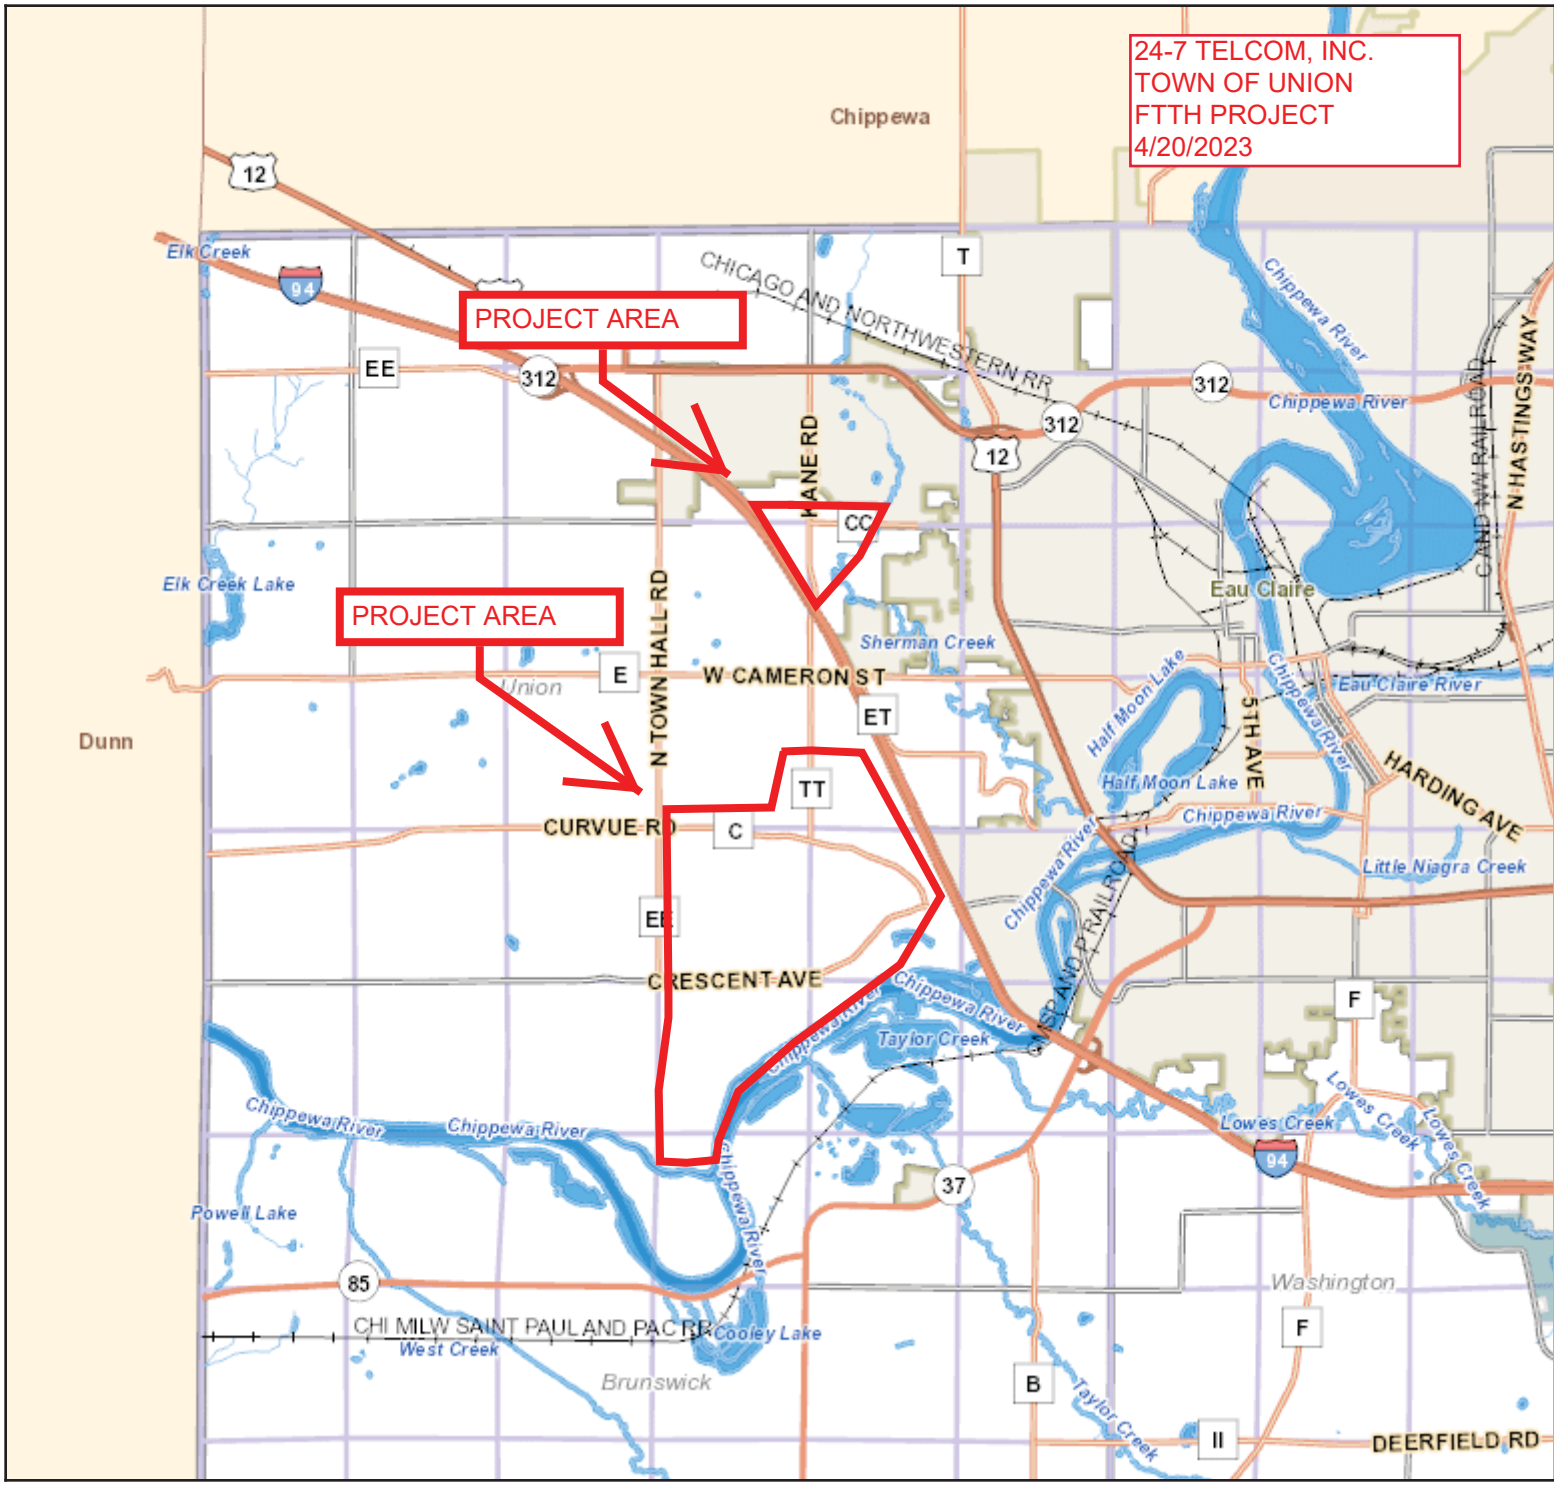

Eau Claire County, WI

24-7 TELCOM, INC.
TOWN OF UNION
FTTH PROJECT
4/20/2023

Legend

- Parks
- Sections
- Villages (Scale above 35K)
- Cities (Scale above 35K)
- Towns
- Eau Claire County
- Surrounding Counties
 - MN
 - WI
- Rivers and Streams
- Lakes and Rivers
- Interstate
- US Highway
- State Highway
- Ramp
- Major Arterial
- Minor Arterial
- Collector
- Railroads

DISCLAIMER: This map is not guaranteed to be accurate, correct, current, or complete and conclusions drawn are the responsibility of the user.

Author:	
Date Printed: 08/23/21 3:32 PM	
Sources:	